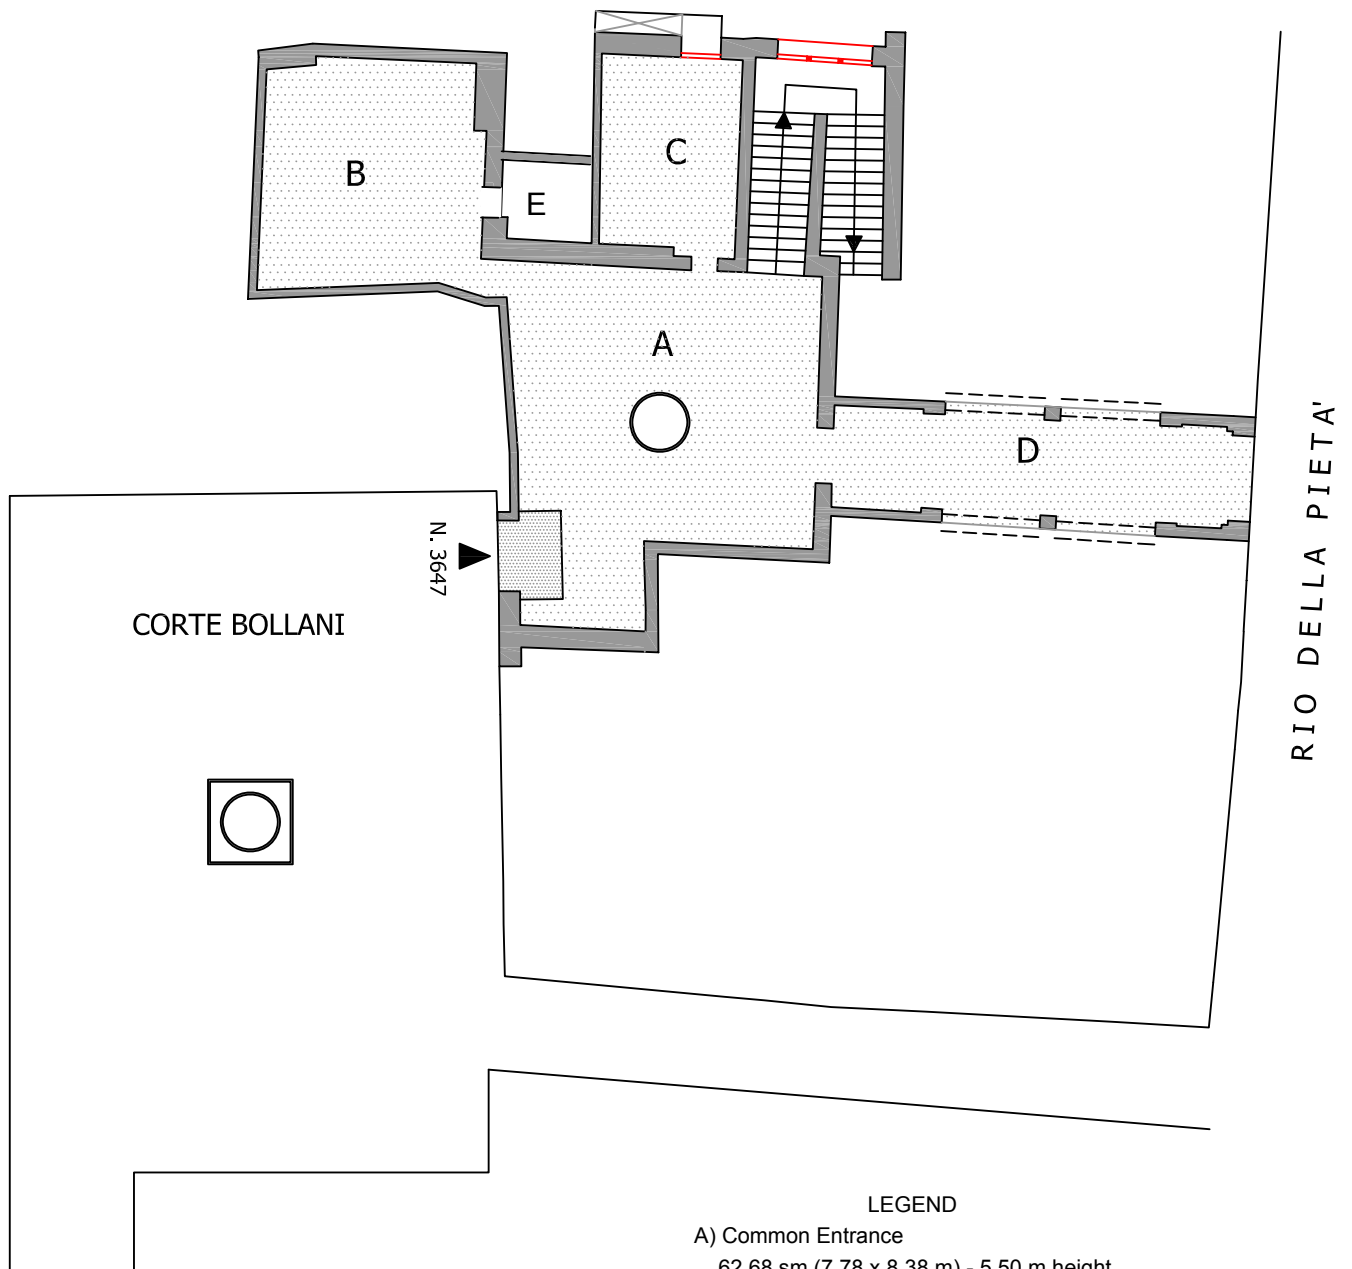

PALAZZO BOLLANI CASTELLO 3647 - VENEZIA

Ground Floor

LEGEND

- A) Common Entrance
62.68 sm (7.78 x 8.38 m) - 5.50 m height
- B) 32.90 sm - 5.30 m height
- C) 16.00 sm - 1.98 m height
- D) Private mooring on the "della Pietà" canal
- E) Toilet